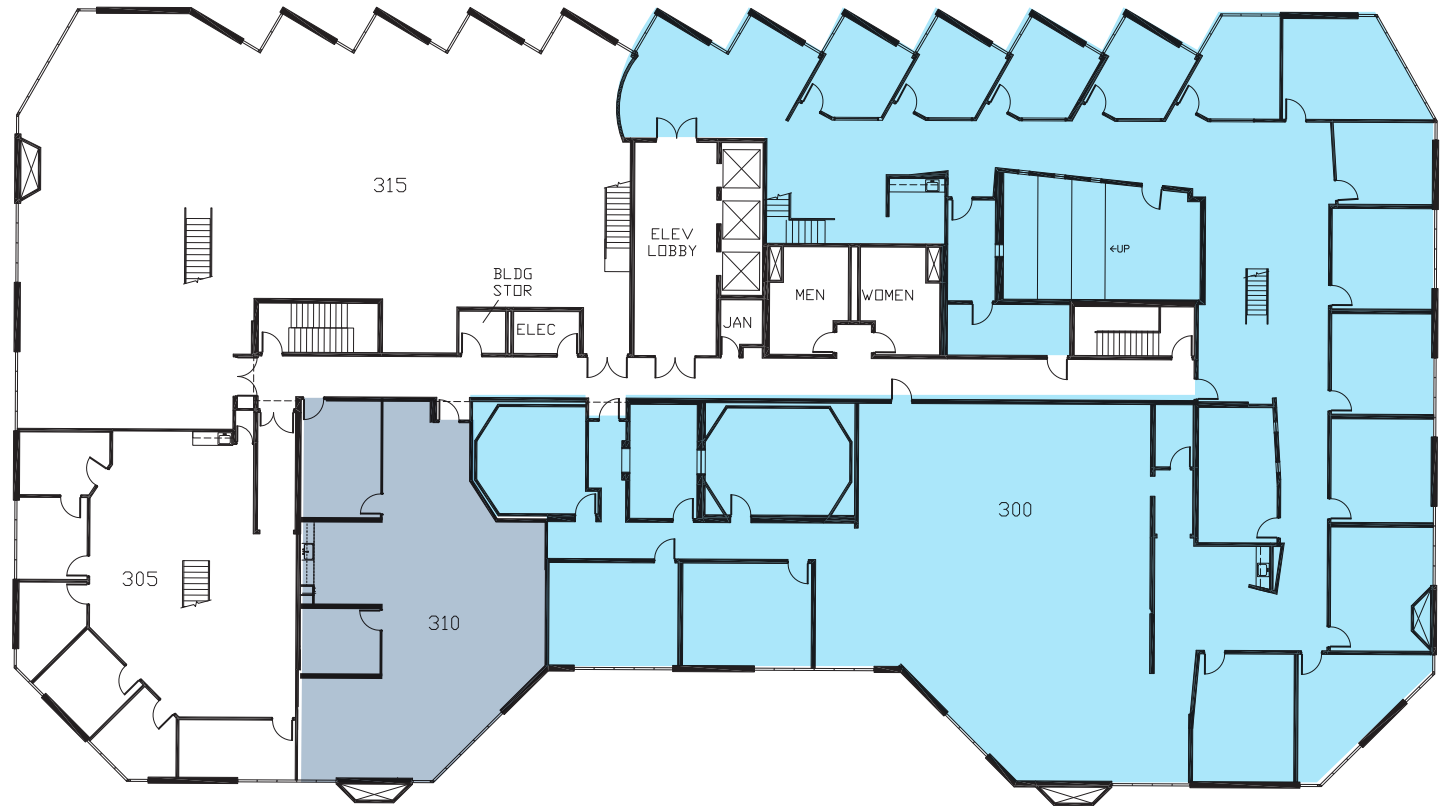

# 4130 CAHUENGA

4130 CAHUENGA BLVD. TOLUCA LAKE, CA 91602

■ **SUITE 300**  
16,709 RSF  
(Includes mezzanine)

■ **SUITE 310**  
2,077 RSF  
(SPEC SUITE)  
Contiguous to 18,786 RSF

CLICK FOR  
VIRTUAL TOUR  
OF SUITE 300

# 4130 CAHUENGA

4130 CAHUENGA BLVD. TOLUCA LAKE, CA 91602

■ SUITE 300  
MEZZANINE  
3,522 RSF